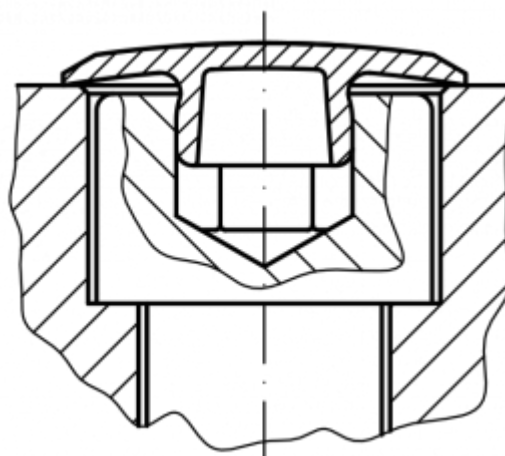

Article number: 59GPN340SW14

Description: KLEE Cover plug GPN340 SW14 - Ø 30

Note: 30

Measures

A = 30

C = 14.5

H = 7.1

M = 9.7