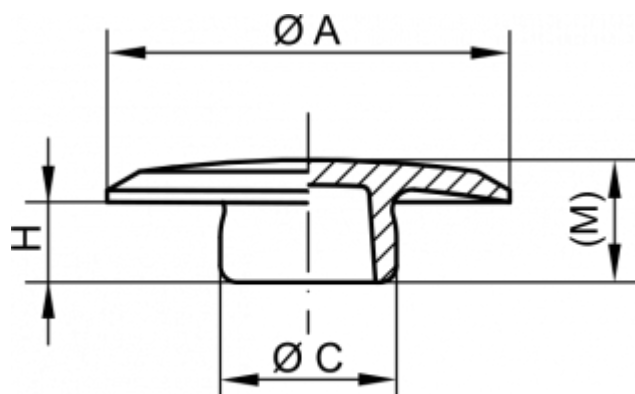

Article number: 59GPN340SW14

Description: KLEE Cover plug GPN340 SW14 - Ø 30

Note: 30

Measures

A = 30

C = 14.5

H = 7.1

M = 9.7